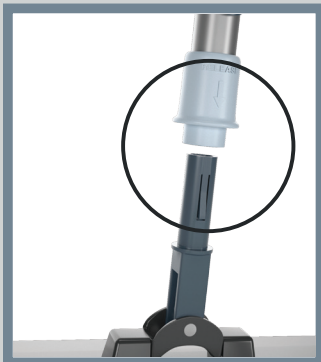

ADVANTAGES

SIMPLE | CLEAN UP

User-Friendly Design

Easily Fill Bottle with Cartridge Solution of Choice

FAST | CLEAN UP

Large Mop Head Allows Users to Cover More Floor

Dry Floors 60% Faster Than using a Traditional String Mop

EASY | CLEAN UP

Eliminate Mixing & Measuring Cleaning Solution

Simply Select Your Cartridge & Go

- Ergonomically Friendly, Lightweight & Durable Design
- Easy Click Trigger, Triple Stream Dispensing & Portable, Bucketless System
- Quick & Easy Assembly with Simple 2-Piece Pole Construction
- Eliminates Bulky Container Storage & Saves on Shipping Costs

DIRECTIONS

**Assemble
in Seconds**

SNAP

CONNECT

ATTACH

MOPPING SYSTEM

APPLICATIONS

The JAWS® Professional Mopping System delivers industrial-grade cleaning power in a convenient, time-saving package. Each fully loaded mop delivers nearly 7,000 sq/ft of surface cleaning - perfect for medical offices, daycares, gyms or front-of-house where traditional mopping isn't convenient.