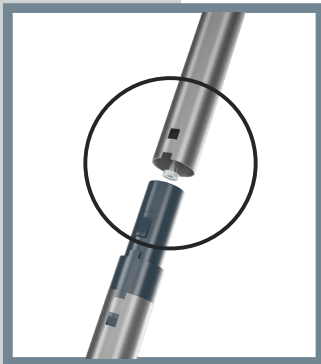

EASY | CLEAN UP

Eliminate Mixing & Measuring Cleaning Solution

Simply Select Your Cartridge & Go

- Ergonomically Friendly, Lightweight & Durable Design
- Easy Click Trigger, Triple Stream Dispensing & Portable, Bucketless System
- Quick & Easy Assembly with Simple 2-Piece Pole Construction
- Eliminates Bulky Container Storage & Saves on Shipping Costs

DIRECTIONS

**Assemble
in Seconds**

SNAP

CONNECT

ATTACH

MOPPING SYSTEM

APPLICATIONS

The JAWS® Professional Mopping System delivers industrial-grade cleaning power in a convenient, time-saving package. Each fully loaded mop delivers nearly 7,000 sq/ft of surface cleaning - perfect for medical offices, daycares, gyms or front-of-house where traditional mopping isn't convenient.