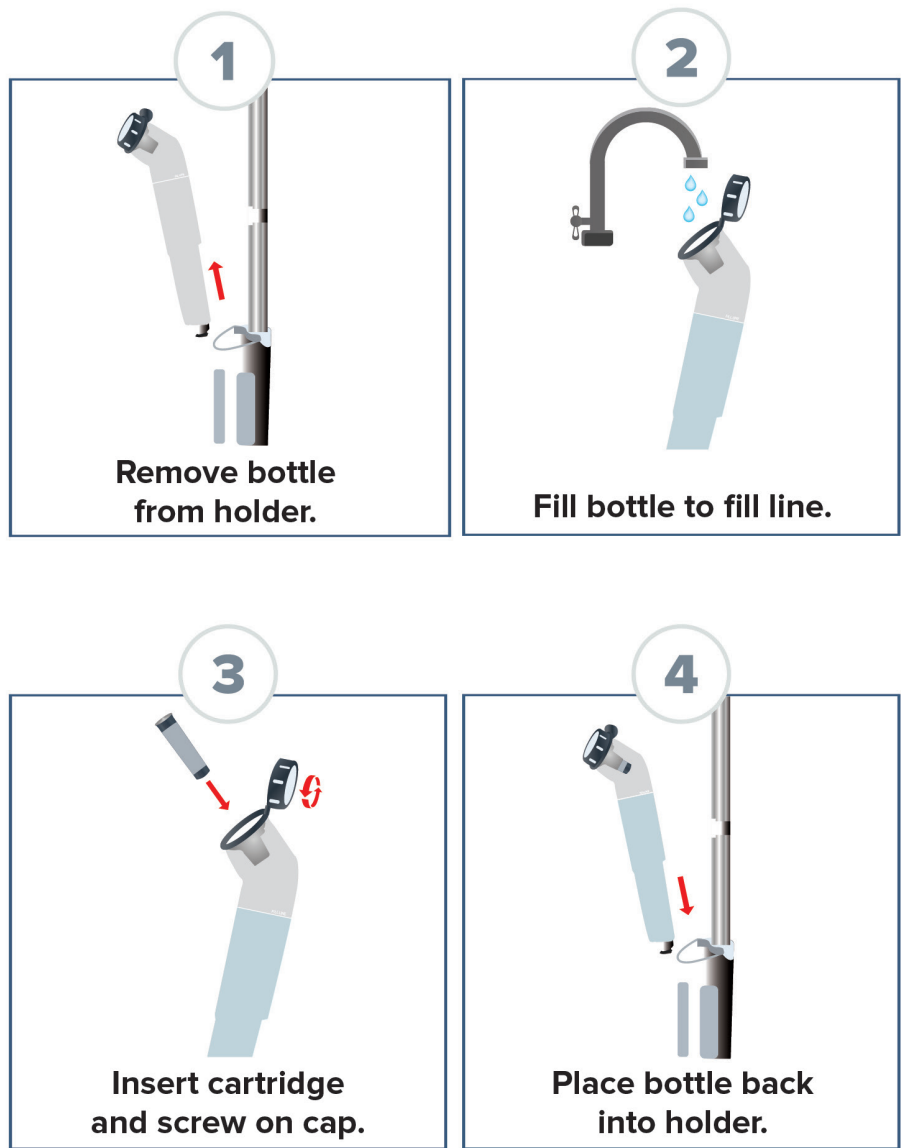

DIRECTIONS

**Assemble
in Seconds**

SNAP

CONNECT

ATTACH

MOPPING SYSTEM

APPLICATIONS

The JAWS® Professional Mopping System delivers industrial-grade cleaning power in a convenient, time-saving package. Each fully loaded mop delivers nearly 7,000 sq/ft of surface cleaning - perfect for medical offices, daycares, gyms or front-of-house where traditional mopping isn't convenient.